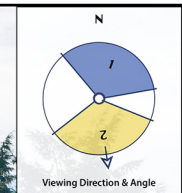

Photomontage